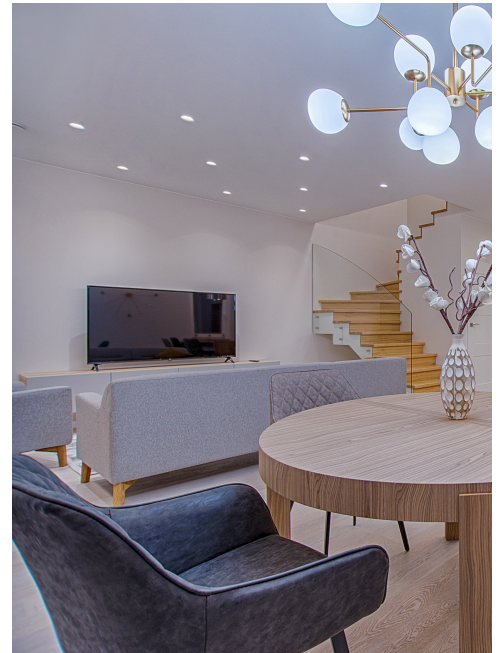

LIGHTING

LED SPOT & REFLECTOR LIGHTS

R20 BULB SERIES

Ideal for modern living spaces where smart illumination is required, the R20 Bulb Series sets an exceptional benchmark in lumen efficiencies and is perfect for usage in kitchens, outdoor settings or illuminating gallery walls.

Combining flexibility, durability and style, the R20 bulb enhances any contemporary setting with a fraction of the energy consumption.

FEATURES

- Rated for outdoor environments
- High power factor
- Shadow-free frosted diffuser
- Traditional globe aesthetics