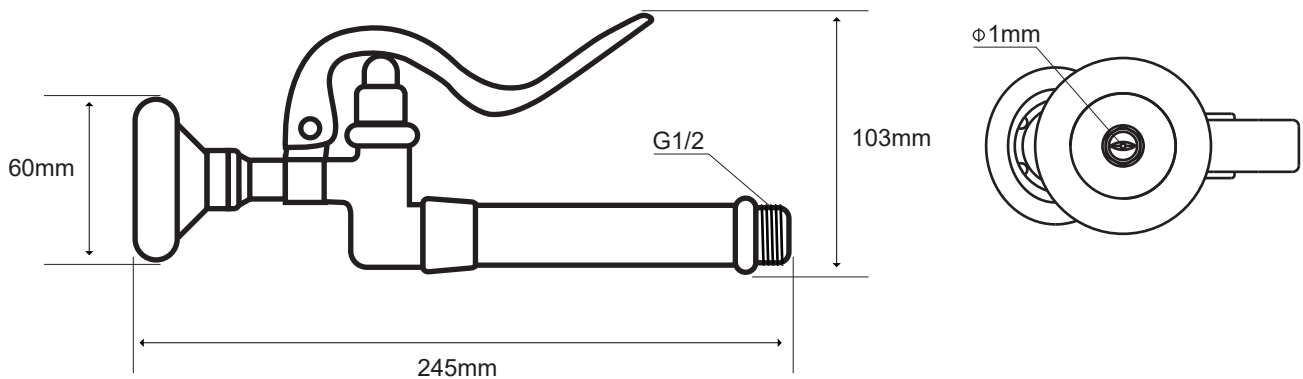

Tel: 0401 826 618

Email: info@erstech.com.au

Victorian
Energy
Upgrades

Specifications

Product Code	ERS-SV01
Efficiency	Wels Rating 6
Material	Brass
Water Flow Rate	3.5-4.5L/min
Product size	245X60X103MM
Working pressure	0.05 to 0.6Mpa
Working temperature	1 to 55°C

Dimension

Product Picture

Shenzhen ERS Technology

Factory Add: C209, Baohuasen International Center, Qianjin Second Road, Xixiang Town, Bao'an District, Shenzhen, China
Warehouse Add: 25 Meriton Place, Clayton South, VIC 3169